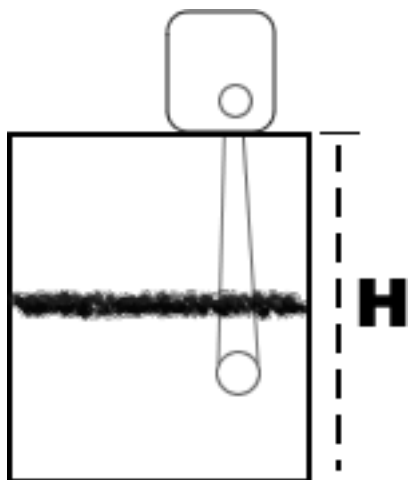

Calculation of band lengths

Formula

H = Height of vat

$$\text{Band Length (mm)} = (H+70) \times 2$$

NB! All band lengths are indicated as total lengths. Therefore, follow the below procedure when the band length is to be fixed for a specific job. See the drawing.

This formula is a general guidance. For special jobs, please consult us before ordering the band.

If the fluid level in the tank varies considerably, the lowest fluid level should always be used. For more information on standard band lengths, please go to the unique skimmer page.

Eg. on using the formula:

Using the formula for a vat of 500 mm in height the result will show 1140. However 1140 mm. is not a standard length. In this case a shorter (closest to result) standard length should be selected (in this case 1000 mm.). This is a general rule, but there can be exceptions. If the bottom roll is not covered in fluid a longer length must be selected. Of course we can also make the exact band length for your needs. In this case please contact us for inquiry.